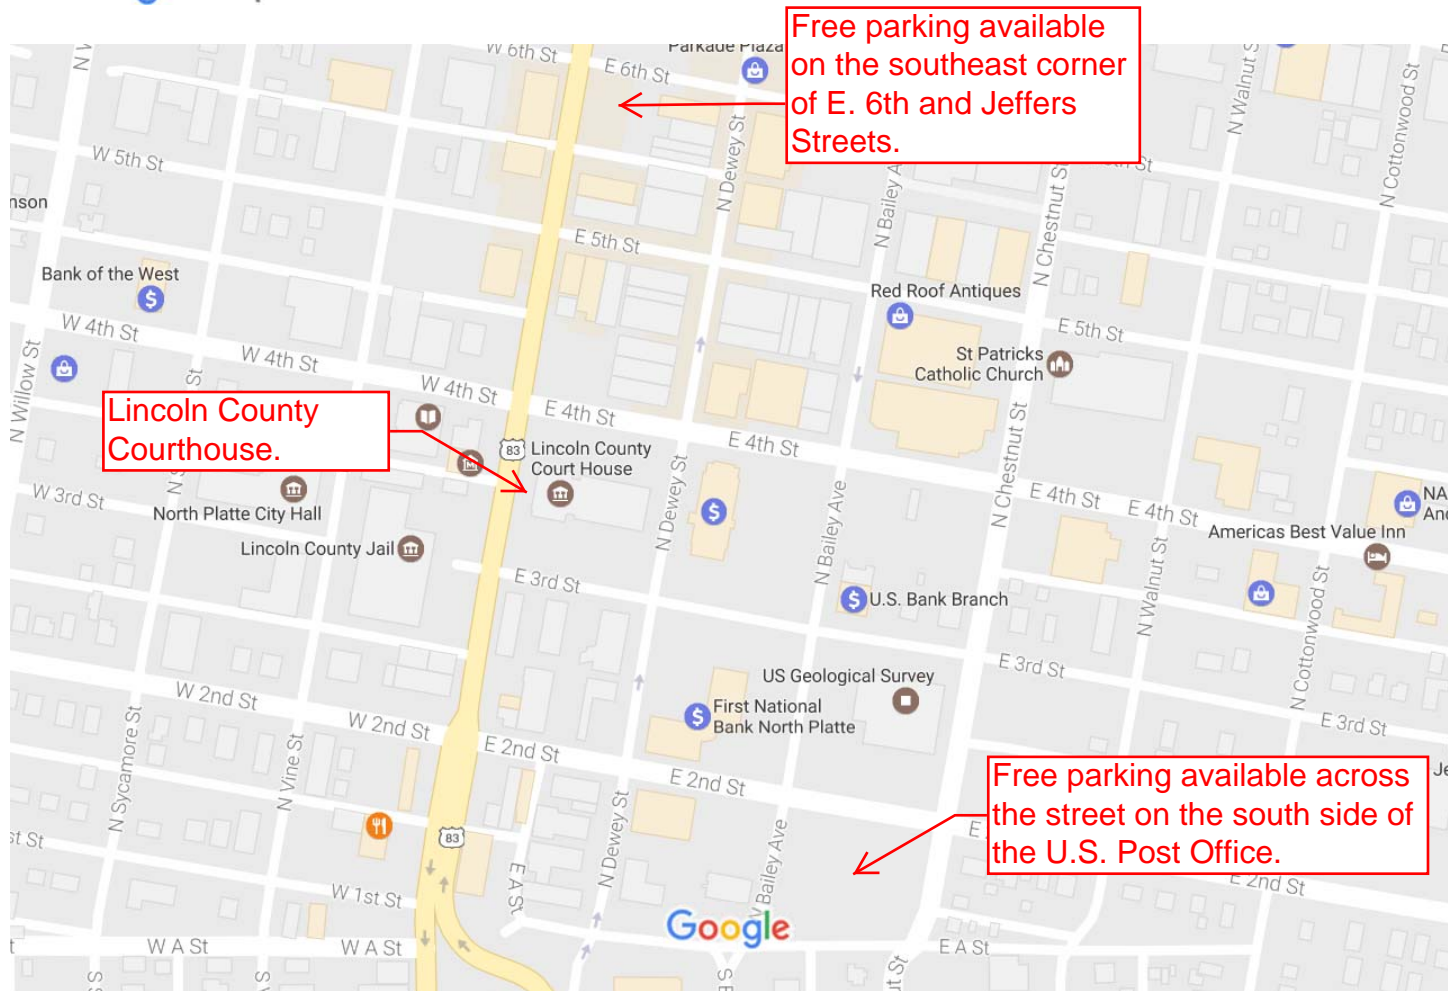

North Platte Parking

Important information

Free parking is available (see map on back):

- across the street on the south side of the U.S. Post Office along East 2nd Street between North Bailey Avenue and North Chestnut Street; and
- on the southeast corner of E. 6th and Jeffers Streets.

Do not park along the street in a two-hour parking space. You will not have an opportunity to move your vehicle throughout the day, and the court cannot reimburse parking fines.

Map data ©2016 Google 200 ft