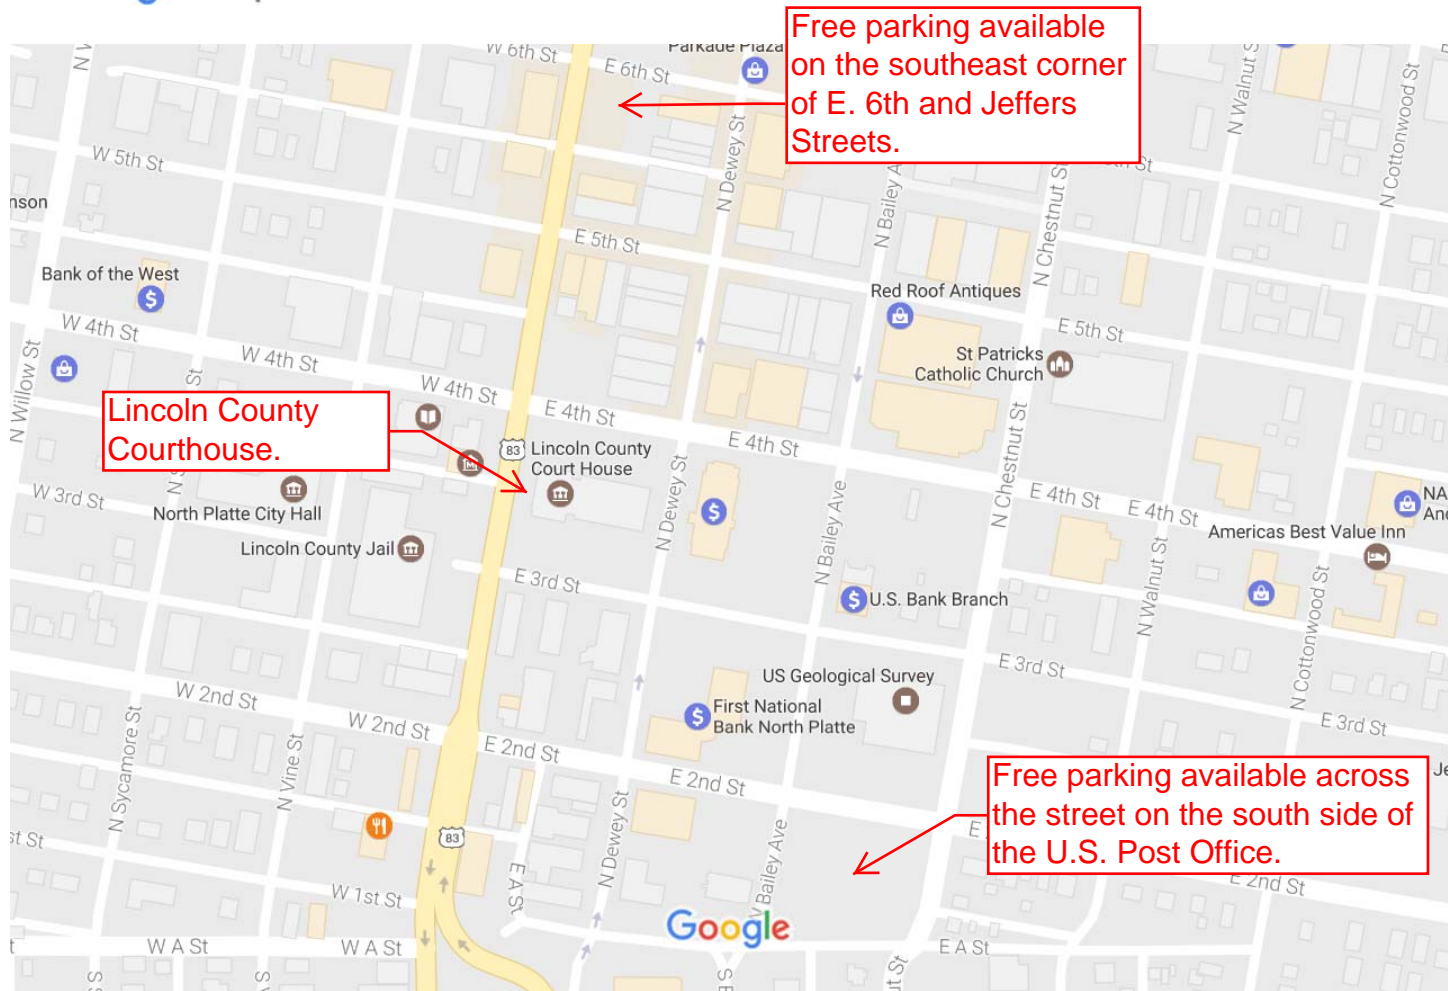

North Platte Parking

Important information

Free parking is available (see map on back):

- across the street on the south side of the U.S. Post Office along East 2nd Street between North Bailey Avenue and North Chestnut Street; and
- on the southeast corner of E. 6th and Jeffers Streets.

Do not park along the street in a two-hour parking space. You will not have an opportunity to move your vehicle throughout the day, and the court cannot reimburse parking fines. The court is not liable for theft of property or damage to vehicles.

Map data ©2016 Google 200 ft